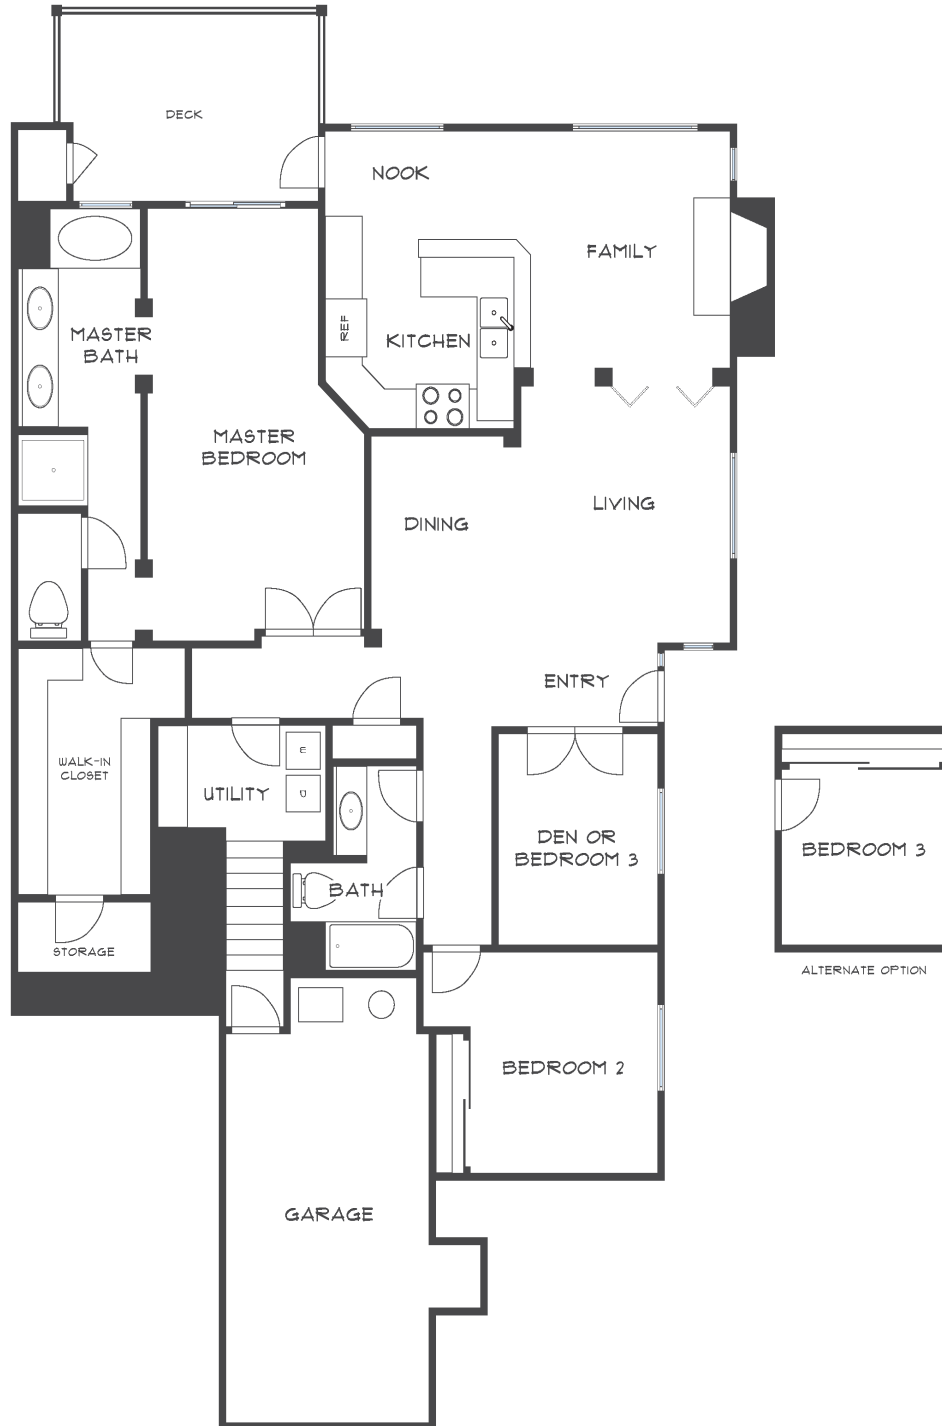

Sue DiMaggio Adams

Kathie DiMaggio Stein

Your Rossmoor Real Estate Connection

BUCKEYE

Approximately 1952 square feet

Information believed to be correct but has not been verified. Rossmoor Realty assumes no legal responsibility for its accuracy. Buyers should investigate these items to their own satisfaction. Some properties may have been altered by a prior owner.