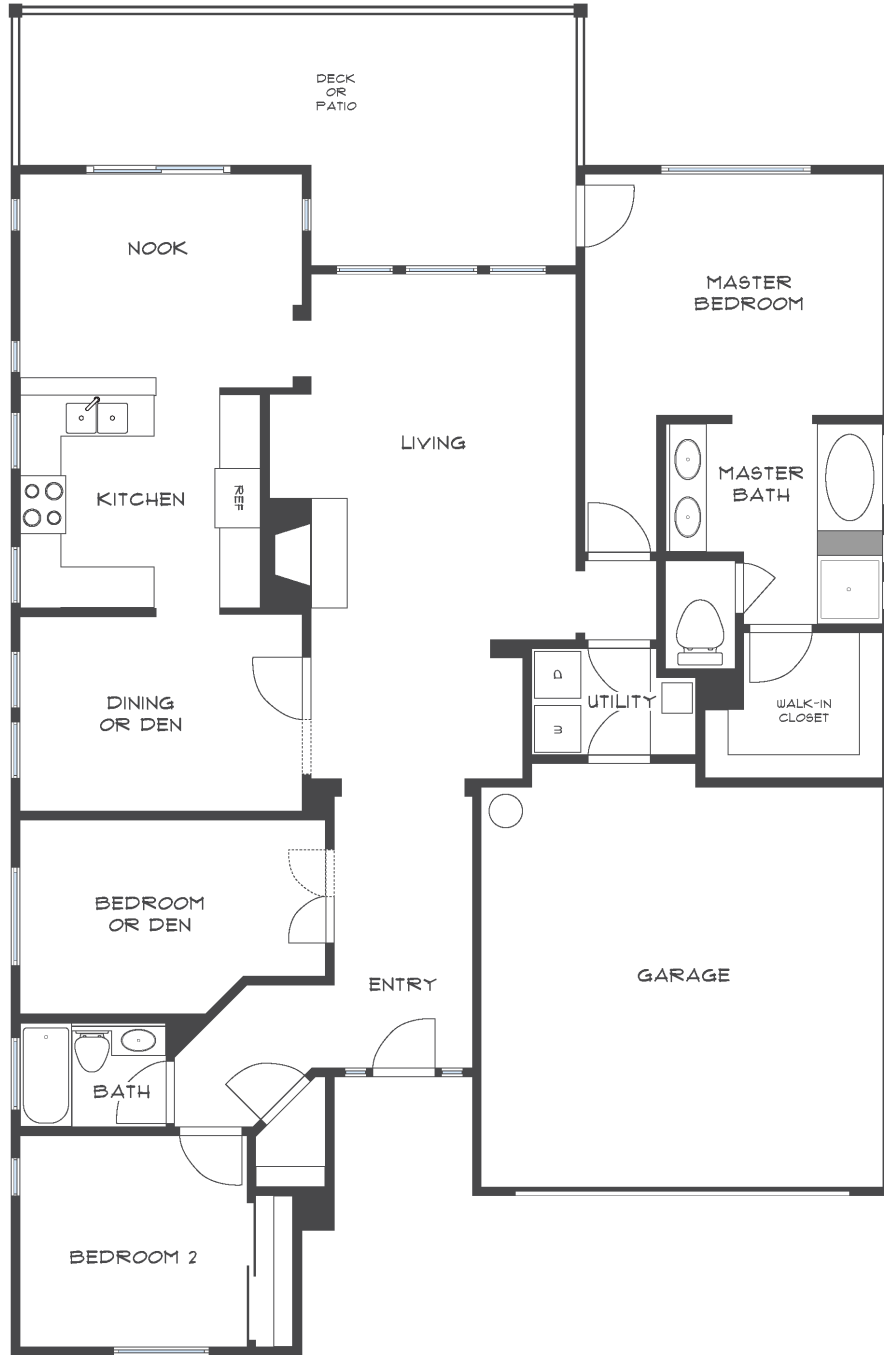

# BLUE OAK

Approximately 1855 square feet

Information believed to be correct but has not been verified. Rossmoor Realty assumes no legal responsibility for its accuracy. Buyers should investigate these items to their own satisfaction. Some properties may have been altered by a prior owner.