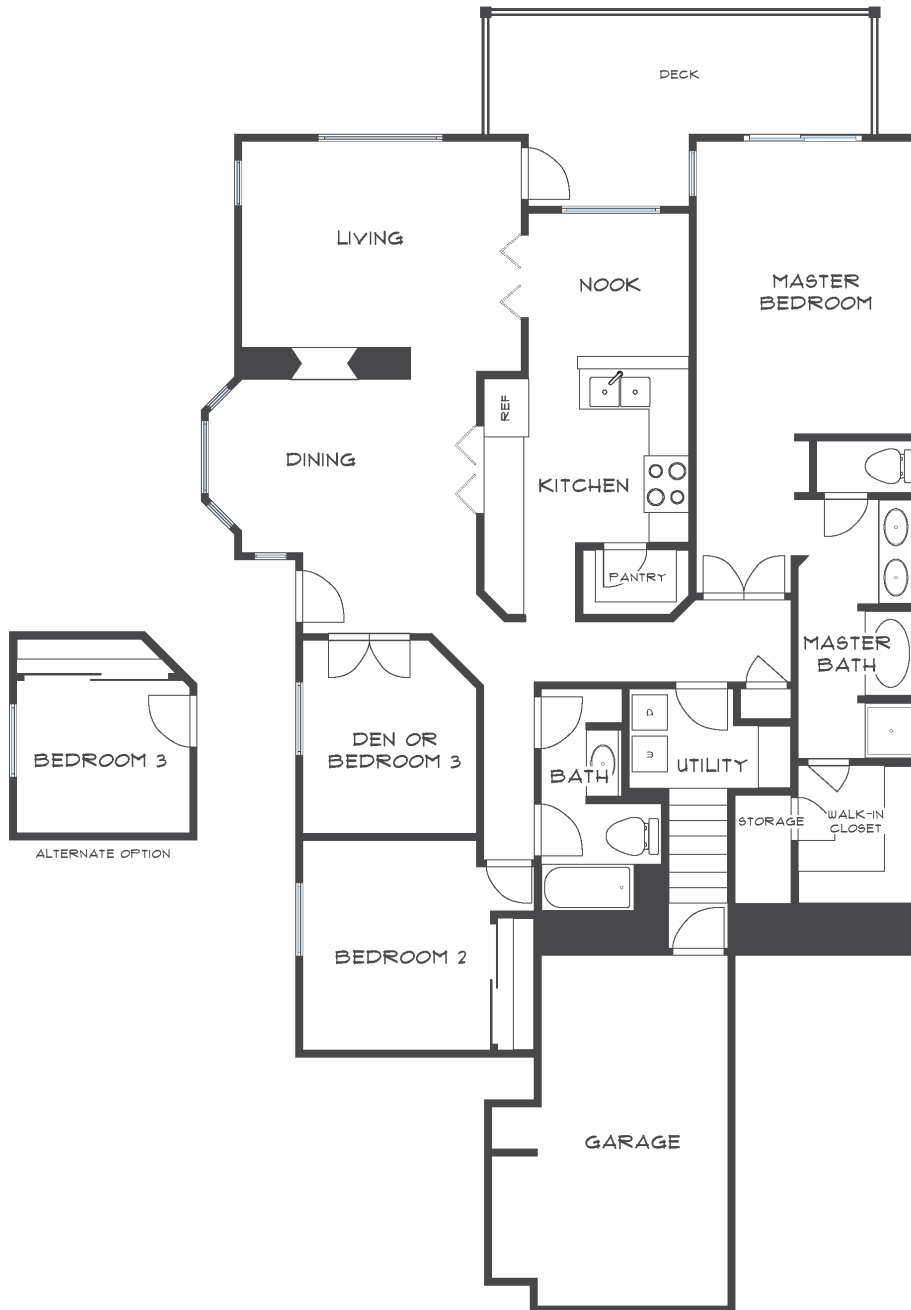

Sue DiMaggio Adams

Kathie DiMaggio Stein

Your Rossmoor Real Estate Connection

ASH

Approximately 1985 square feet

Information believed to be correct but has not been verified. Rossmoor Realty assumes no legal responsibility for its accuracy. Buyers should investigate these items to their own satisfaction. Some properties may have been altered by a prior owner.